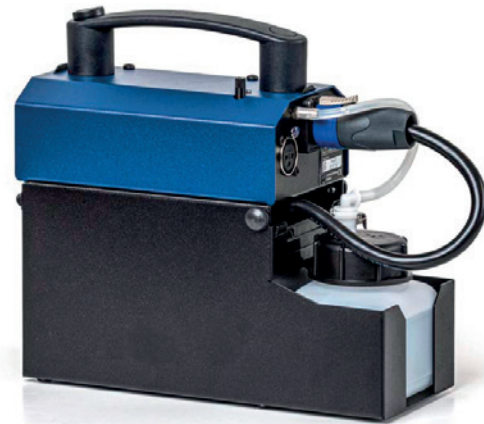

BlowerDoor PowerFogger

Battery-operated Fogger

The PowerFogger completes the range of the off-mains operated machines perfectly and fills the gap between high flexibility and powerful fog output.

Technical Data

Procedure:	Vaporizing fog generator
Power requirement:	400 Watt
Voltage:	12 V with battery
Warm up time:	1 sec.
Fluid consumption:	10 ml/min. at continuous output
Fluid tank capacity:	250 ml
Fog output:	adjustable
Fogging time:	25 min. continuous output or 150 x 5 sec. bursts
Temperature control:	Microprocessor controlled
Control:	0–10 V analog
Dimensions (L x W x H):	22.3 x 18 x 19 cm
Weight:	5.6 kg incl. canister

Scope of delivery and prices: blowerdoor-unlimited.com

The most important functions

- Portable use
- Heat-up time only one second
- Light weight, small dimensions
- Adjustable output
- 250 hours stand-by time
- Continuous output
- Easy handling
- Control via start button or analog (0–12 V) and with XLR-remote, radio remote, DMX-converter, Timer
- Minimal fluid consumption
- Easy change of the batterypack
- Made in Germany